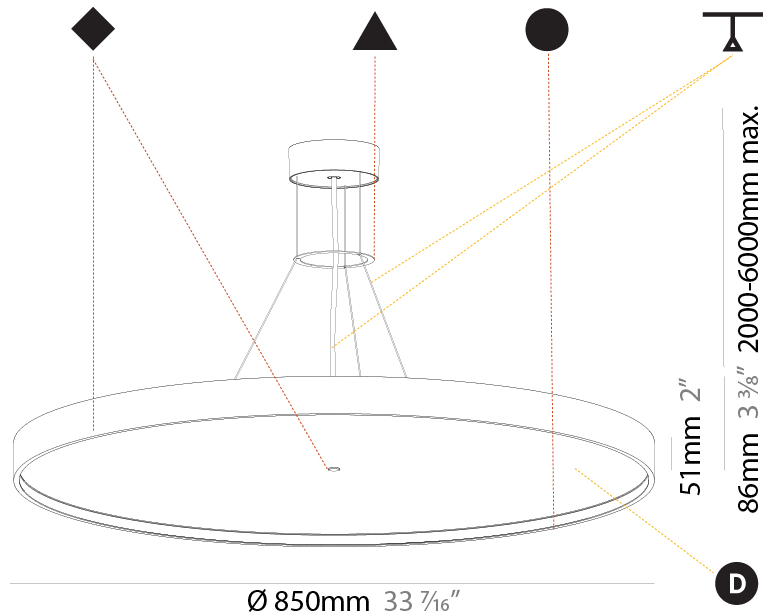

OPTICAL

RATINGS AND CERTIFICATIONS

Certified By: Certified for North American Standards
IP rating: IP20