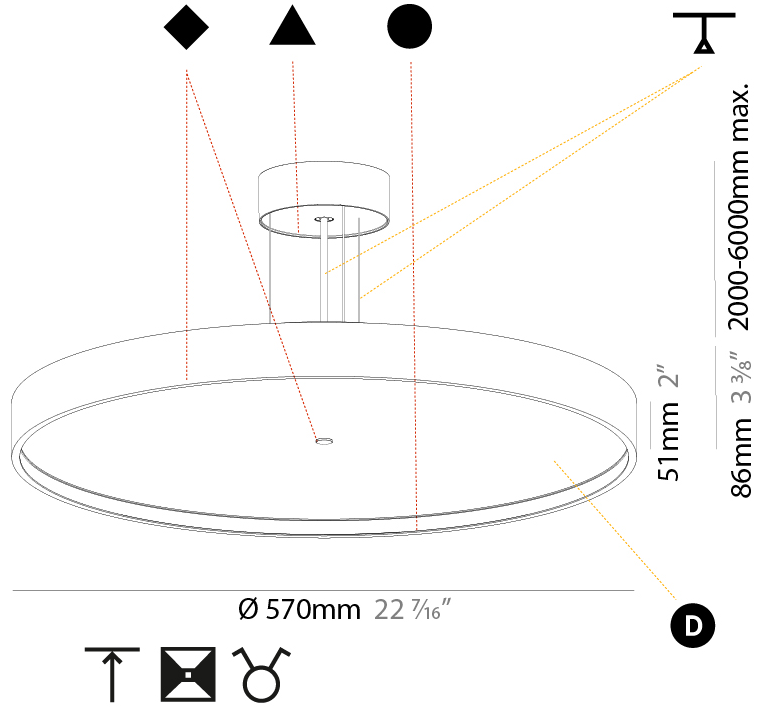

GENERAL

Series: Sign Diva
Subseries: Sign Diva Korona
Brand: Prolicht
Division: Architectural
Mounting Type: Suspension
Mounting Location: Ceiling
Subcategory: Pendant

PHYSICAL

Shape: Round
Diameter (mm): 570
Diameter (in): 22 7/16
Height (mm): 86
Height (in): 3 3/8
Light Distribution: Direct / Indirect
Weight (kg): 8.812
Weight (lbs): 19.43
Diffuser: PMMA - Opal / Micro-Prism / Sparkling Secret / Vintage Industrial
Fixture Finish: SSR / BKV / CWI / CRY / HAB / UFT / ITA / RUA / FTG / MYG / LOD / PUS / FRO / FUP / KIA / POP / BLS / SPG / MEY / GOH / GUM / CHC / COM / ABZ / JAG / OBR / MOS / ROR
Fixture Material: Extruded Aluminum / Steel
Cable Details: 2,000mm/78 3/4" or 6,000mm/236 1/4" Transparent Cable

ELECTRICAL

Lamp Type: LED (Zhaga Standard)
Input Wattage (W): 67
Total Output Wattage (W): 60.9
Dimming: Tri-Mode (Non-Dimming and Phase Dimming (120Vac only) and 0-10V Dimming)
Driver Included: Yes
Driver Location: Integrated
Driver Type: Constant Current - Universal
Driver Class: Class 2
Input Voltage (V): 120 - 277
Constant Current (MA): 350

LED

Color Temperature (°K): 2700 / 3000 / 3500 / 4000
Max. Delivered Lumen (lm): 6632 / 6728 / 6812 / 6951
Nominal Lumen (lm): 9097 / 9229 / 9344 / 9535
CRI: >90 CRI
Lamp Life (hrs): 50000

OPTICAL

RATINGS AND CERTIFICATIONS

Certified By: Certified for North American Standards
IP rating: IP20

A