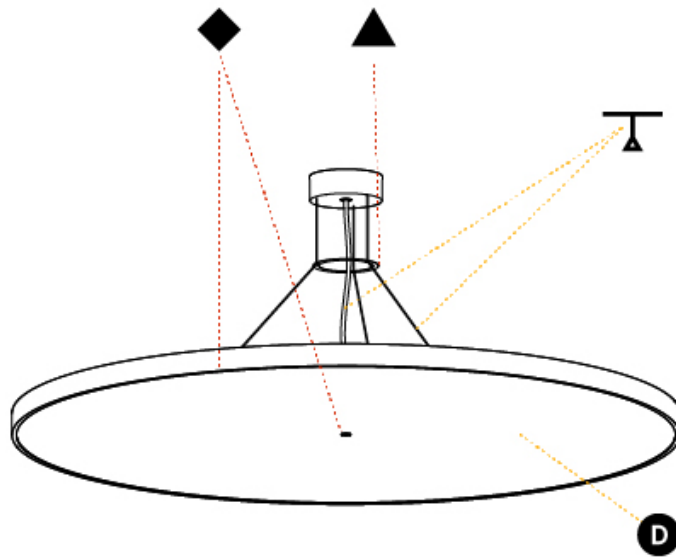

SIGN DIVA SUSPENSION

A300008-

PROJECT	_____
TYPE	_____
SPECIFIER	_____
QUANTITY	_____
DATE	_____