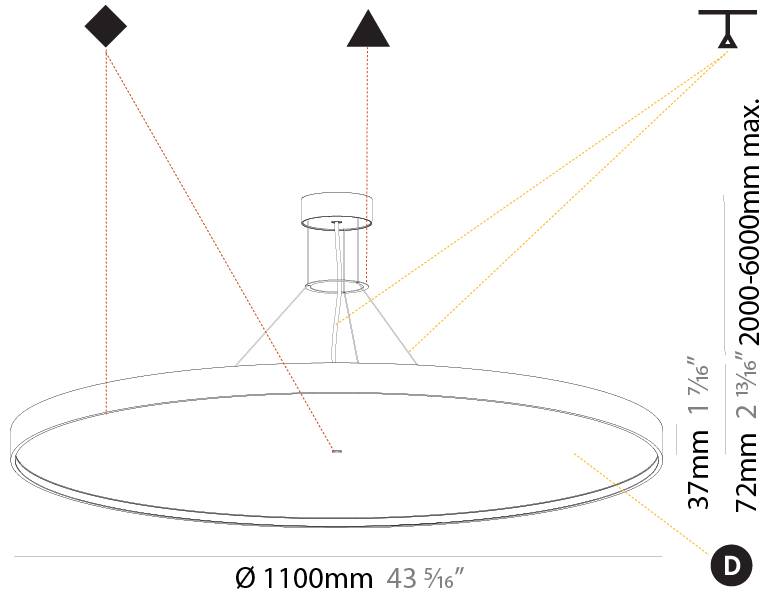

GENERAL

Series: Sign Diva
Subseries: Sign Diva
Brand: Prolicht
Division: Architectural
Mounting Type: Suspension
Mounting Location: Ceiling
Subcategory: Pendant

PHYSICAL

Shape: Round
Diameter (mm): 1100
Diameter (in): 43 ⁵/₁₆"
Height (mm): 72
Height (in): 2 ¹³/₁₆"
Light Distribution: Direct / Indirect
Weight (kg): 20.78
Weight (lbs): 45.81
Diffuser: PMMA - Opal / Micro-Prism / Sparkling Secret / Vintage Industrial
Fixture Finish: SSR / BKV / CWI / CRY / HAB / UFT / ITA / RUA / FTG / MYG / LOD / PUS / FRO / FUP / KIA / POP / BLS / SPG / MEY / GOH / GUM / CHC / COM / ABZ / JAG / OBR / MOS / ROR
Fixture Material: Extruded Aluminum / Steel
Cable Details: 2,000mm/78 3/4" or 6,000mm/236 1/4" Transparent Cable

ELECTRICAL

Lamp Type: LED (Zhaga Standard)
Input Wattage (W): 169.4 / 28.6
Total Output Wattage (W): 135 / 24
Dimming: Tri-Mode (Non-Dimming and Phase Dimming (120Vac only) and 0-10V Dimming)
Driver Included: Yes
Driver Location: Integrated
Driver Type: Constant Current - Universal
Driver Class: Class 2
Input Voltage (V): 120 - 277
Constant Current (MA): 600 / 350

LED

Color Temperature (°K): 2700 / 3000 / 3500 / 4000
Max. Delivered Lumen (lm): 20030 / 20610 / 21050 / 21480
CRI: >90 CRI
Lamp Life (hrs): 50000

OPTICAL

RATINGS AND CERTIFICATIONS

Certified By: Certified for North American Standards
IP rating: IP20

PROJECT
TYPE
SPECIFIER
QUANTITY
DATE