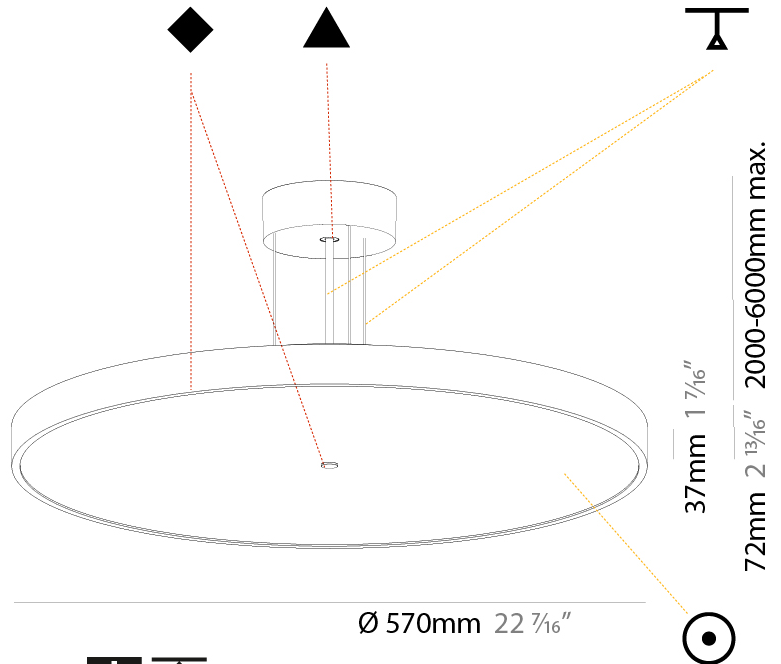

GENERAL

Series: Sign Diva
Subseries: Sign Diva
Brand: Prolicht
Division: Architectural
Mounting Type: Suspension
Mounting Location: Ceiling
Subcategory: Pendant

PHYSICAL

Shape: Round
Diameter (mm): 570
Diameter (in): 22 7/16
Height (mm): 72
Height (in): 2 13/16
Max. Overall Height (mm): 6072
Max. Overall Height (in): 239 1/16
Light Distribution: Direct
Weight (kg): 7.802
Weight (lbs): 17.2

Diffuser: PMMA - Opal / Micro-Prism / Sparkling Secret / Vintage Industrial with Shine Ring

Fixture Finish: SSR / BKV / CWI / CRY / HAB / UFT / ITA / RUA / FTG / MYG / LOD / PUS / FRO / FUP / KIA / POP / BLS / SPG / MEY / GOH / GUM / CHC / COM / ABZ / JAG / OBR / MOS / ROR

Fixture Material: Extruded Aluminum / Steel

Cable Details: 2000mm or 6000mm Transparent Cable

ELECTRICAL

Lamp Type: LED (Zhaga Standard)
Input Wattage (W): 58.3
Total Output Wattage (W): 53
Dimming: Tri-Mode (Non-Dimming and Phase Dimming (120Vac only) and 0-10V Dimming)
Driver Included: Yes
Driver Location: Integrated
Driver Type: Constant Current - Universal
Driver Class: Class 2
Input Voltage (V): 120 - 277
Constant Current (MA): 350

LED

Color Temperature (°K): 2700 / 3000 / 3500 / 4000
Max. Delivered Lumen (lm): 5060 / 6120 / 6233 / 6360
CRI: >90 CRI
Lamp Life (hrs): 50000

OPTICAL

RATINGS AND CERTIFICATIONS

Certified By: Certified for North American Standards
IP rating: IP20