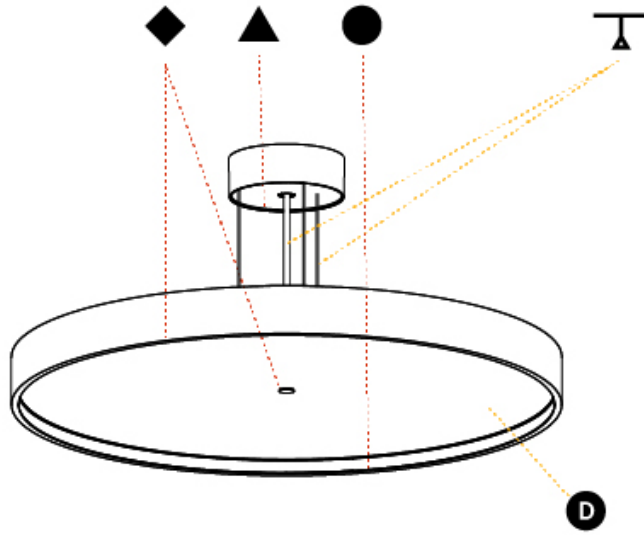

SIGN DIVA KORONA SUSPENSION

A300014-

PROJECT	_____
TYPE	_____
SPECIFIER	_____
QUANTITY	_____
DATE	_____