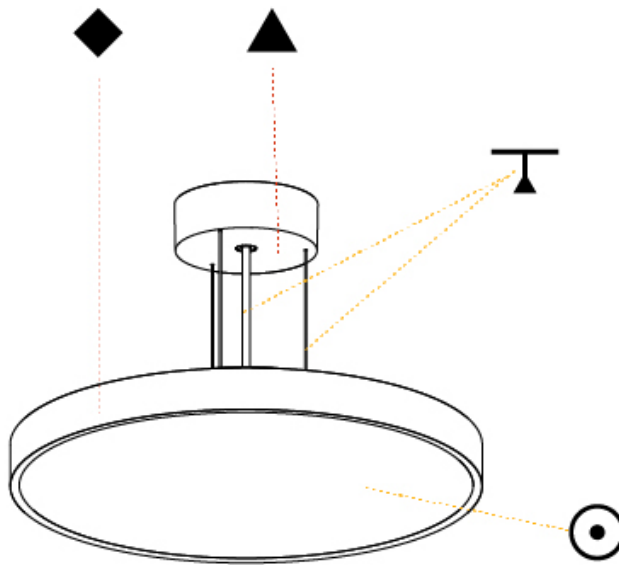

SIGN DIVA SUSPENSION

A300003-

PROJECT
TYPE
SPECIFIER
QUANTITY
DATE

A