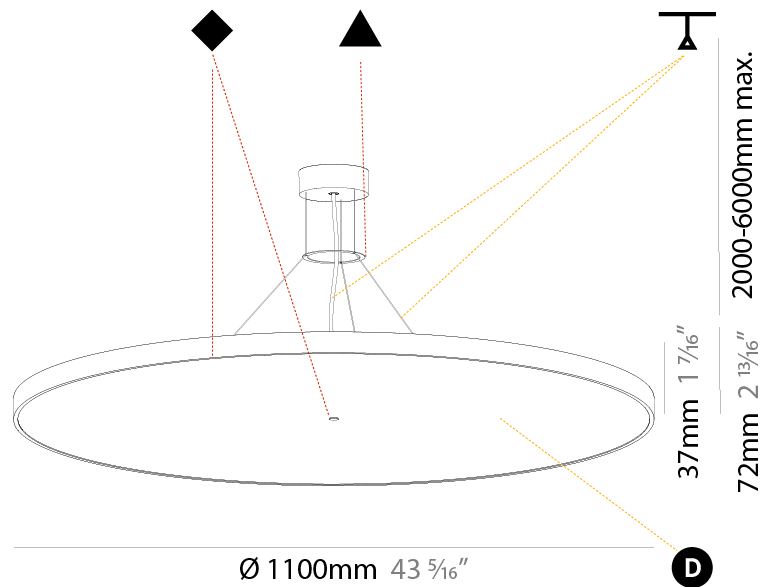

GENERAL

Series: Sign Diva
Subseries: Sign Diva
Brand: Prolicht
Division: Architectural
Mounting Type: Suspension
Mounting Location: Ceiling
Subcategory: Pendant

PHYSICAL

Shape: Round
Diameter (mm): 1100
Diameter (in): 43 ⁵/₁₆"
Height (mm): 86
Height (in): 3 ³/₈"
Light Distribution: Direct
Weight (kg): 19.475
Weight (lbs): 42.94
Diffuser: PMMA - Opal / Micro-Prism / Sparkling Secret / Vintage Industrial
Fixture Finish: SSR / BKV / CWI / CRY / HAB / UFT / ITA / RUA / FTG / MYG / LOD / PUS / FRO / FUP / KIA / POP / BLS / SPG / MEY / GOH / GUM / CHC / COM / ABZ / JAG / OBR / MOS / ROR
Fixture Material: Extruded Aluminum / Steel
Cable Details: 2,000mm/78 3/4" or 6,000mm/236 1/4" Transparent Cable

ELECTRICAL

Lamp Type: LED (Zhaga Standard)
Input Wattage (W): 169.4
Total Output Wattage (W): 134
Dimming: Tri-Mode (Non-Dimming and Phase Dimming (120Vac only) and 0-10V Dimming)
Driver Included: Yes
Driver Location: Integrated
Driver Type: Constant Current - Universal
Driver Class: Class 2
Input Voltage (V): 120 - 277
Constant Current (MA): 600

LED

Color Temperature (*K): 2700 / 3000 / 3500 / 4000
Max. Delivered Lumen (lm): 16140 / 19520 / 19933 / 20340
CRI: >90 CRI
Lamp Life (hrs): 50000

OPTICAL

RATINGS AND CERTIFICATIONS

Certified By: Certified for North American Standards
IP rating: IP20