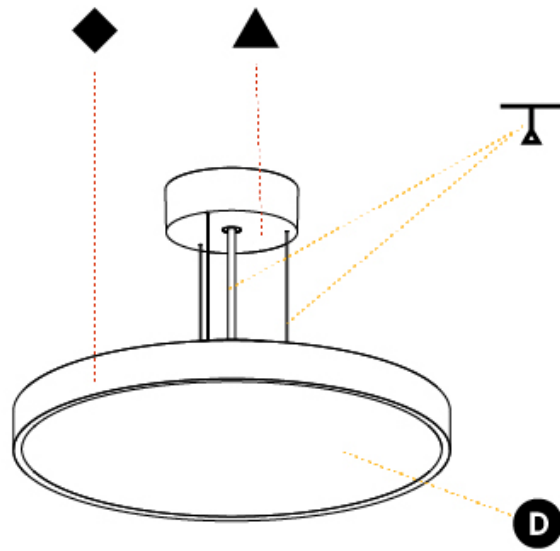

SIGN DIVA KORONA SUSPENSION

A300012-

PROJECT
TYPE
SPECIFIER
QUANTITY
DATE