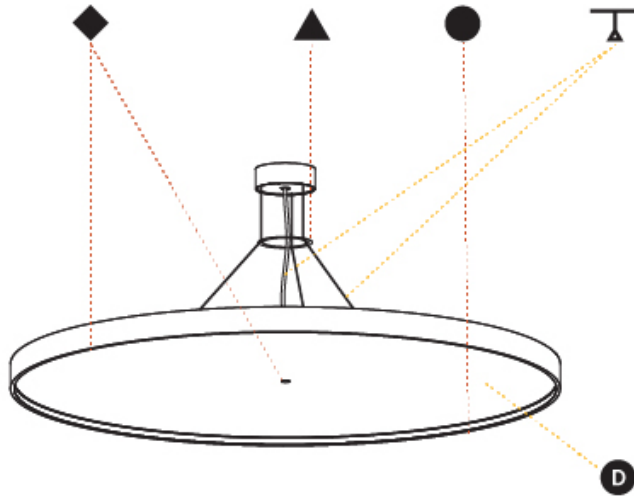

SIGN DIVA KORONA SUSPENSION

A300018-

PROJECT

TYPE

SPECIFIER

QUANTITY

DATE

A