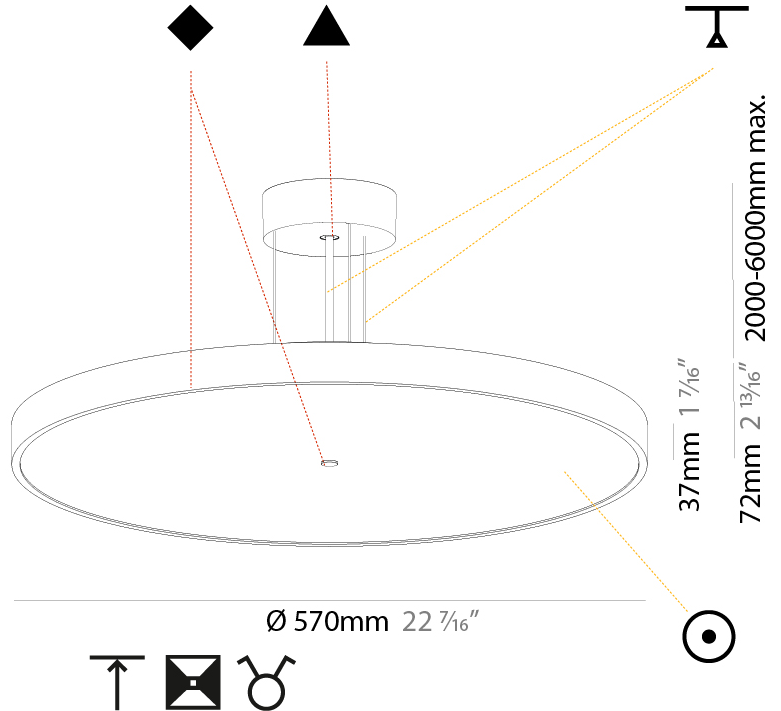

GENERAL

Series: Sign Diva
Subseries: Sign Diva
Brand: Prolicht
Division: Architectural
Mounting Type: Suspension
Mounting Location: Ceiling
Subcategory: Pendant

PHYSICAL

Shape: Round
Diameter (mm): 570
Diameter (in): 22 7/16
Height (mm): 72
Height (in): 2 13/16
Max. Overall Height (mm): 6072
Max. Overall Height (in): 239 7/16
Light Distribution: Direct / Indirect
Weight (kg): 8.548
Weight (lbs): 18.85
Diffuser: [PMMA - Opal / Micro-Prism / Sparkling Secret / Vintage Industrial with Shine Ring](#)
Fixture Finish: [SSR / BKV / CWI / CRY / HAB / UFT / ITA / RUA / FTG / MYG / LOD / PUS / FRO / FUP / KIA / POP / BLS / SPG / MEY / GOH / GUM / CHC / COM / ABZ / JAG / OBR / MOS / ROR](#)
Fixture Material: [Extruded Aluminum / Steel](#)
Cable Details: [2000mm or 6000mm Transparent Cable](#)

ELECTRICAL

Lamp Type: LED (Zhaga Standard)
Input Wattage (W): 80.3
Total Output Wattage (W): 53 / 18
Dimming: [Tri-Mode (Non-Dimming and Phase Dimming (120Vac only) and 0-10V Dimming)](#)
Driver Included: Yes
Driver Location: Integrated
Driver Type: Constant Current - Universal
Driver Class: Class 2
Input Voltage (V): 120 - 277
Constant Current (MA): 350

LED

[Color Temperature (°K): 2700 / 3000 / 3500 / 4000](#)
Max. Delivered Lumen (lm): 6110 / 7650 / 7801 / 7960
CRI: >90 CRI
Lamp Life (hrs): 50000

OPTICAL

RATINGS AND CERTIFICATIONS

Certified By: Certified for North American Standards
IP rating: IP20

PROJECT	_____
TYPE	_____
SPECIFIER	_____
QUANTITY	_____
DATE	_____

A