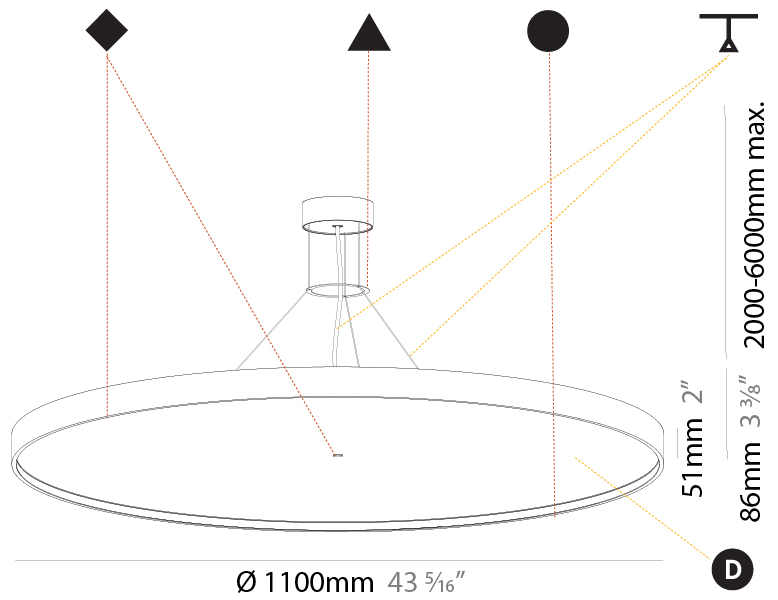

OPTICAL

RATINGS AND CERTIFICATIONS

Certified By: Certified for North American Standards
IP rating: IP20