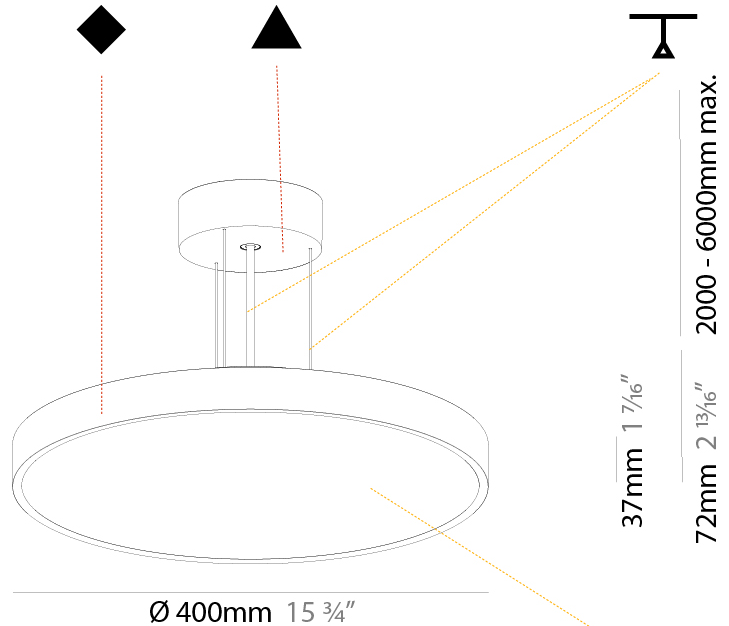

GENERAL

Series: Sign Diva
Subseries: Sign Diva
Brand: Prolicht
Division: Architectural
Mounting Type: Suspension
Mounting Location: Ceiling
Subcategory: Pendant

PHYSICAL

Shape: Round
Diameter (mm): 400
Diameter (in): 15 3/4
Height (mm): 72
Height (in): 2 13/16
Max. Overall Height (mm): 2072
Max. Overall Height (in): 81 9/16
Light Distribution: Direct
Weight (kg): 2.972
Weight (lbs): 6.55

Diffuser: PMMA - Opal / Micro-Prism / Sparkling Secret / Vintage Industrial with Shine Ring

Fixture Finish: SSR / BKV / CWI / CRY / HAB / UFT / ITA / RUA / FTG / MYG / LOD / PUS / FRO / FUP / KIA / POP / BLS / SPG / MEY / GOH / GUM / CHC / COM / ABZ / JAG / OBR / MOS / ROR

Fixture Material: Extruded Aluminum / Steel

Cable Details: 2000mm or 6000mm Transparent Cable

ELECTRICAL

Lamp Type: LED (Zhaga Standard)
Input Wattage (W): 19.8
Total Output Wattage (W): 16
Dimming: Tri-Mode (Non-Dimming and Phase Dimming (120Vac only) and 0-10V Dimming)
Driver Included: Yes
Driver Location: Integrated
Driver Type: Constant Current - Universal
Driver Class: Class 2
Input Voltage (V): 120 - 277
Constant Current (MA): 500

LED

Color Temperature (°K): 2700 / 3000 / 3500 / 4000
Max. Delivered Lumen (lm): 1160 / 1733 / 1741 / 1776
CRI: >90 CRI
Lamp Life (hrs): 50000

OPTICAL

RATINGS AND CERTIFICATIONS

Certified By: Certified for North American Standards
IP rating: IP20

PROJECT	_____
TYPE	_____
SPECIFIER	_____
QUANTITY	_____
DATE	_____