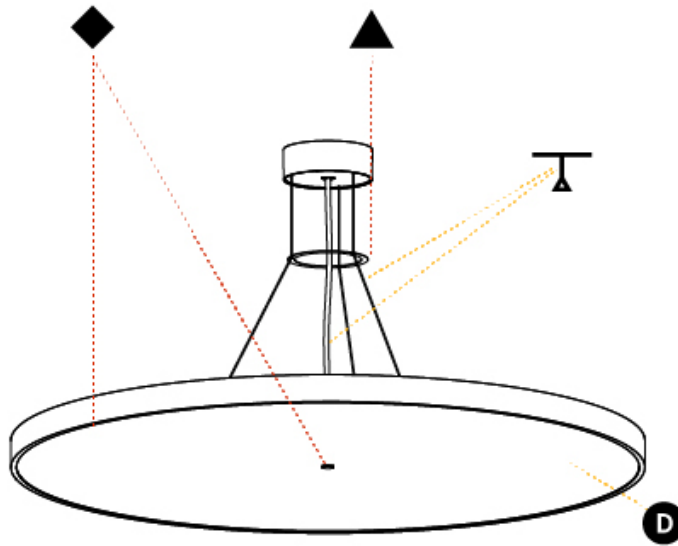

A300007-

PROJECT
TYPE
SPECIFIER
QUANTITY
DATE