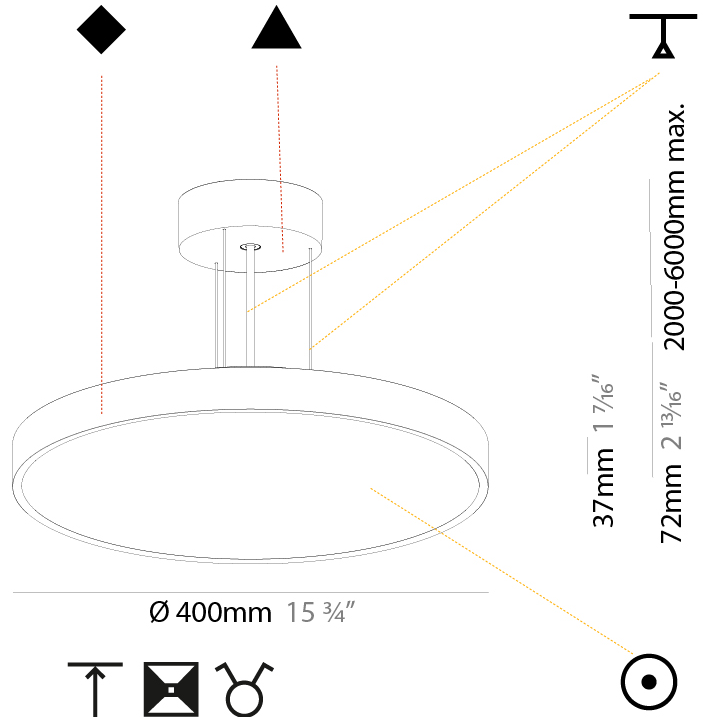

GENERAL

Series: Sign Diva
Subseries: Sign Diva
Brand: Prolicht
Division: Architectural
Mounting Type: Suspension
Mounting Location: Ceiling
Subcategory: Pendant

PHYSICAL

Shape: Round
Diameter (mm): 400
Diameter (in): 15 3/4
Height (mm): 72
Height (in): 2 13/16
Max. Overall Height (mm): 2072
Max. Overall Height (in): 81 9/16
Light Distribution: Direct / Indirect
Weight (kg): 3.398
Weight (lbs): 7.49
Diffuser: [PMMA - Opal / Micro-Prism / Sparkling Secret / Vintage Industrial with Shine Ring](#)
Fixture Finish: [SSR / BKV / CWI / CRY / HAB / UFT / ITA / RUA / FTG / MYG / LOD / PUS / FRO / FUP / KIA / POP / BLS / SPG / MEY / GOH / GUM / CHC / COM / ABZ / JAG / OBR / MOS / ROR](#)
Fixture Material: [Extruded Aluminum / Steel](#)
Cable Details: [2000mm or 6000mm Transparent Cable](#)

ELECTRICAL

Lamp Type: LED (Zhaga Standard)
Input Wattage (W): 34.1
Total Output Wattage (W): 16 / 12
Dimming: [Tri-Mode (Non-Dimming and Phase Dimming (120Vac only) and 0-10V Dimming)](#)
Driver Included: Yes
Driver Location: Integrated
Driver Type: Constant Current - Universal
Driver Class: Class 2
Input Voltage (V): 120 - 277
Constant Current (MA): 500

LED

[Color Temperature (°K): 2700 / 3000 / 3500 / 4000](#)
Max. Delivered Lumen (lm): 2676 / 2651 / 2681 / 2736
CRI: >90 CRI
Lamp Life (hrs): 50000

OPTICAL

RATINGS AND CERTIFICATIONS

Certified By: Certified for North American Standards
IP rating: IP20

A