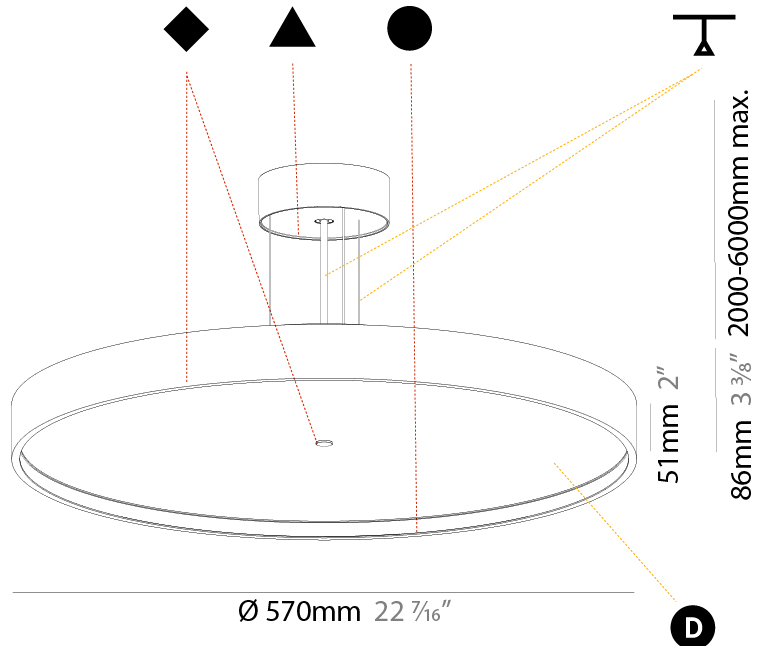

GENERAL

Series: Sign Diva
Subseries: Sign Diva Korona
Brand: Prolicht
Division: Architectural
Mounting Type: Suspension
Mounting Location: Ceiling
Subcategory: Pendant

PHYSICAL

Shape: Round
Diameter (mm): 570
Diameter (in): 22 7/16
Height (mm): 86
Height (in): 3 3/8
Light Distribution: Direct
Weight (kg): 8.067
Weight (lbs): 17.78
Diffuser: PMMA - Opal / Micro-Prism / Sparkling Secret / Vintage Industrial
Fixture Finish: SSR / BKV / CWI / CRY / HAB / UFT / ITA / RUA / FTG / MYG / LOD / PUS / FRO / FUP / KIA / POP / BLS / SPG / MEY / GOH / GUM / CHC / COM / ABZ / JAG / OBR / MOS / ROR
Fixture Material: Extruded Aluminum / Steel
Cable Details: 2,000mm/78 3/4" or 6,000mm/236 1/4" Transparent Cable

ELECTRICAL

Lamp Type: LED (Zhaga Standard)
Input Wattage (W): 49
Total Output Wattage (W): 46.9
Dimming: Tri-Mode (Non-Dimming and Phase Dimming (120Vac only) and 0-10V Dimming)
Driver Included: Yes
Driver Location: Integrated
Driver Type: Constant Current - Universal
Driver Class: Class 2
Input Voltage (V): 120 - 277
Constant Current (MA): 350

LED

Color Temperature (°K): 2700 / 3000 / 3500 / 4000
Max. Delivered Lumen (lm): 4978 / 5337 / 5384 / 5494
Nominal Lumen (lm): 6199 / 6646 / 6705 / 6842
CRI: >90 CRI
Lamp Life (hrs): 50000

OPTICAL

RATINGS AND CERTIFICATIONS

Certified By: Certified for North American Standards
IP rating: IP20