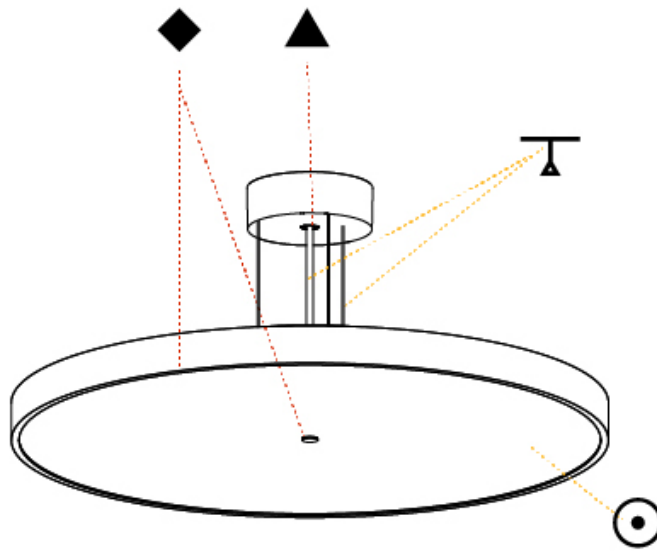

SIGN DIVA SUSPENSION

A300004-

PROJECT
TYPE
SPECIFIER
QUANTITY
DATE

A