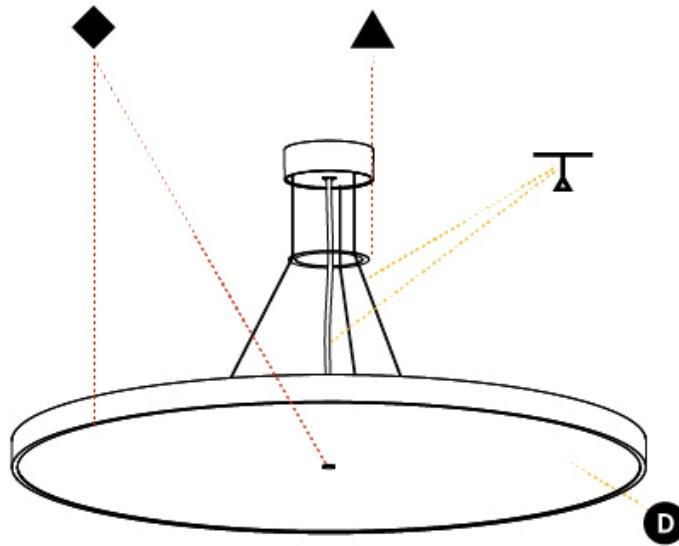

A300006-

PROJECT	_____
TYPE	_____
SPECIFIER	_____
QUANTITY	_____
DATE	_____