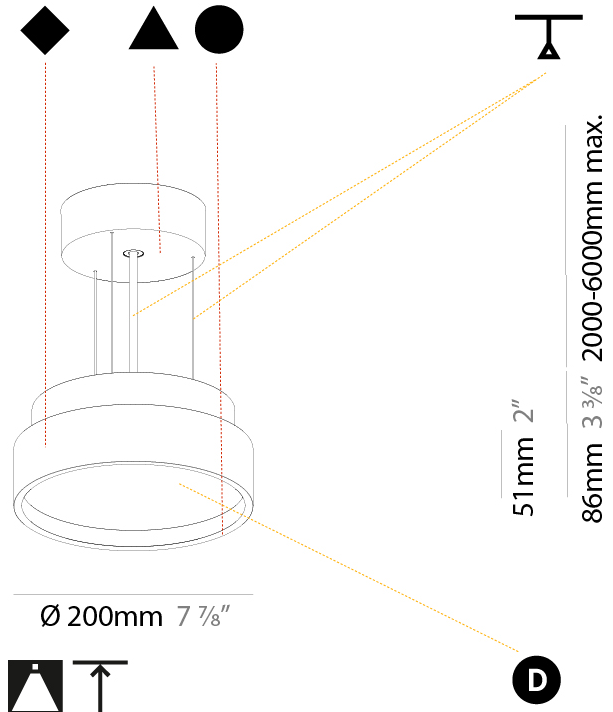

GENERAL

Series: Sign Diva
Subseries: Sign Diva Korona
Brand: Prolicht
Division: Architectural
Mounting Type: Suspension
Mounting Location: Ceiling
Subcategory: Pendant

PHYSICAL

Shape: Round
Diameter (mm): 200
Diameter (in): 7 7/8
Height (mm): 86
Height (in): 3 3/8
Light Distribution: Direct
Weight (kg): 1.873
Weight (lbs): 4.129
Diffuser: PMMA - Opal / Micro-Prism / Sparkling Secret / Vintage Industrial
Fixture Finish: SSR / BKV / CWI / CRY / HAB / UFT / ITA / RUA / FTG / MYG / LOD / PUS / FRO / FUP / KIA / POP / BLS / SPG / MEY / GOH / GUM / CHC / COM / ABZ / JAG / OBR / MOS / ROR
Fixture Material: Extruded Aluminum / Steel
Cable Details: 2,000mm/78 3/4" or 6,000mm/236 1/4" Transparent Cable

ELECTRICAL

Lamp Type: LED (Zhaga Standard)
Input Wattage (W): 10
Total Output Wattage (W): 11
Dimming: Tri-Mode (Non-Dimming and Phase Dimming (120Vac only) and 0-10V Dimming)
Driver Included: Yes
Driver Location: Integrated
Driver Type: Constant Current - Universal
Driver Class: Class 2
Input Voltage (V): 120 - 277
Constant Current (MA): 350

LED

Color Temperature (°K): 2700 / 3000 / 3500 / 4000
Max. Delivered Lumen (lm): 836 / 895 / 903 / 921
Nominal Lumen (lm): 1280 / 1370 / 1382 / 1410
CRI: >90 CRI
Lamp Life (hrs): 50000

OPTICAL

RATINGS AND CERTIFICATIONS

Certified By: Certified for North American Standards
IP rating: IP20